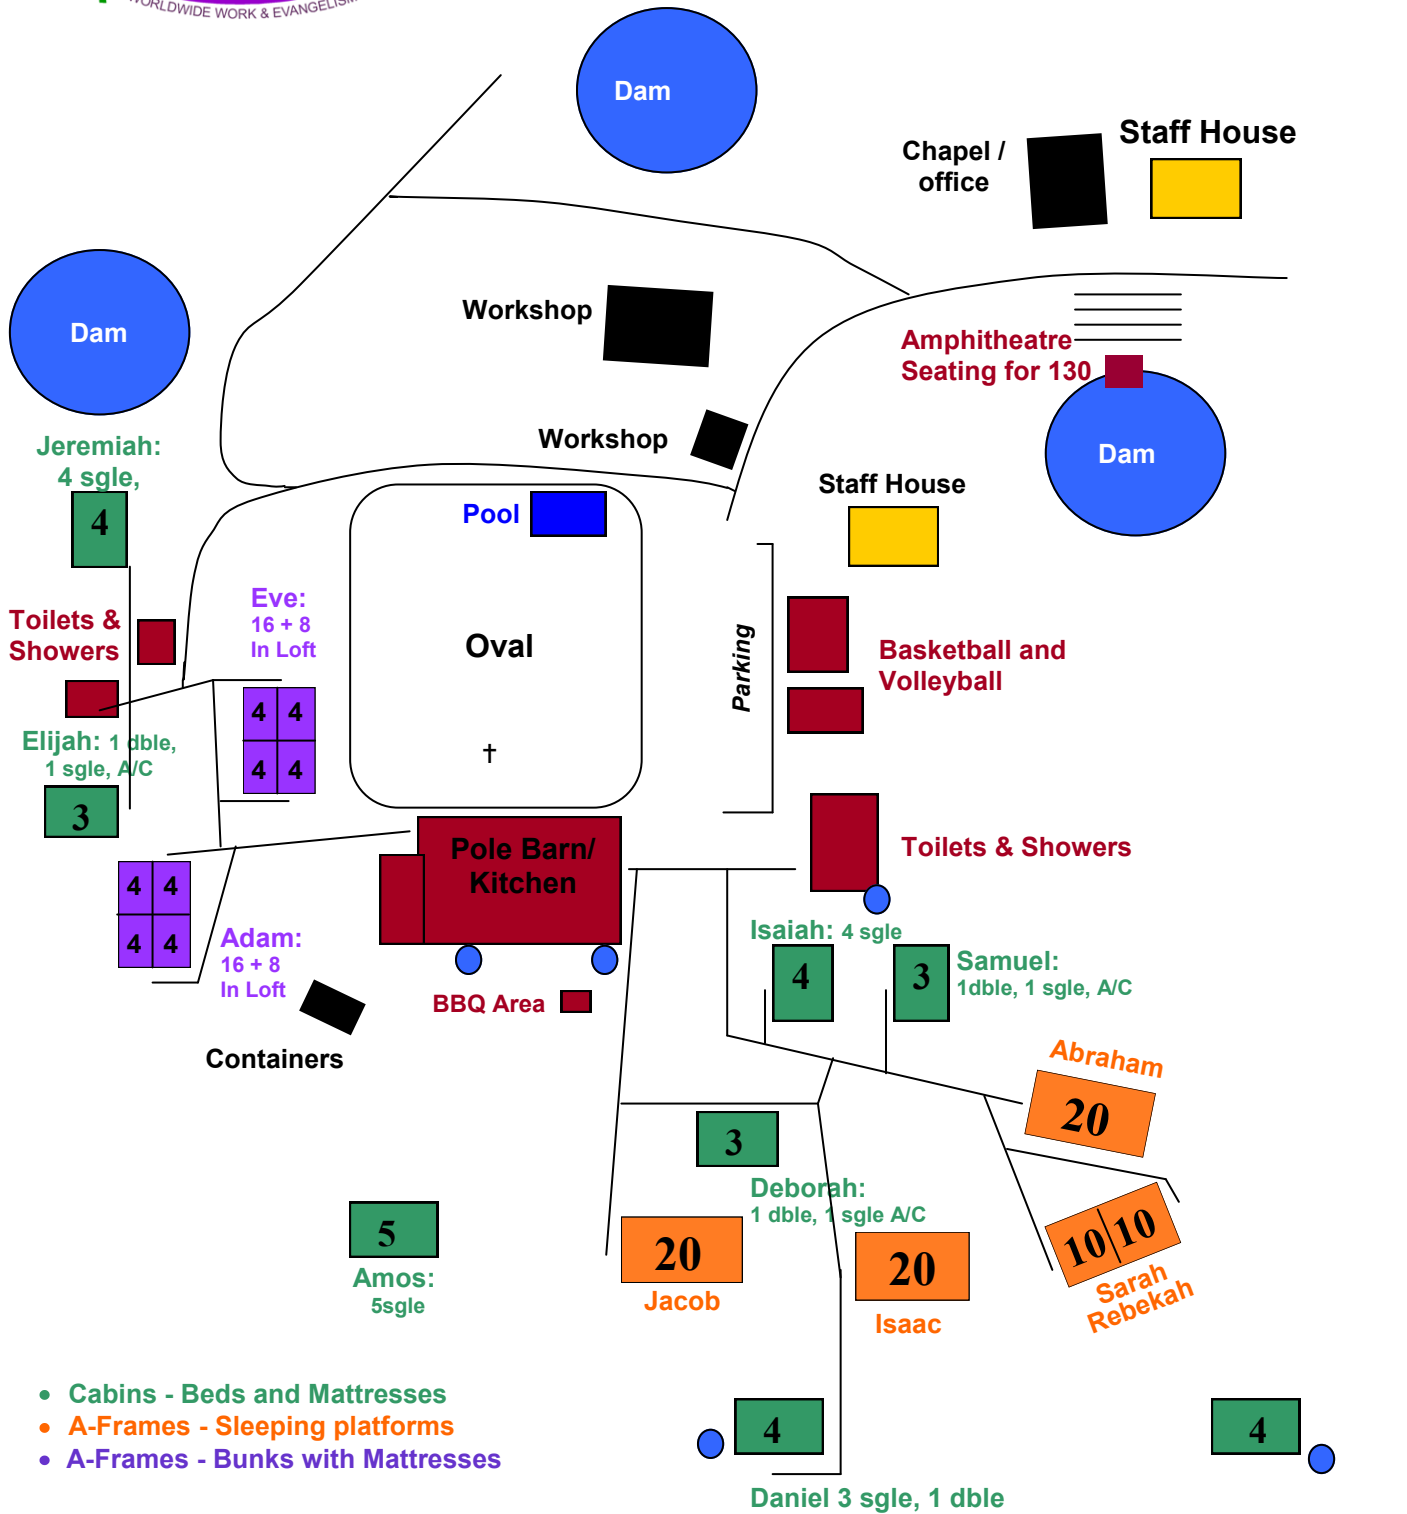

Campground Accommodation

Max. Indoor Accommodation: **158 persons**
 In addition there are 8 designated tenting areas